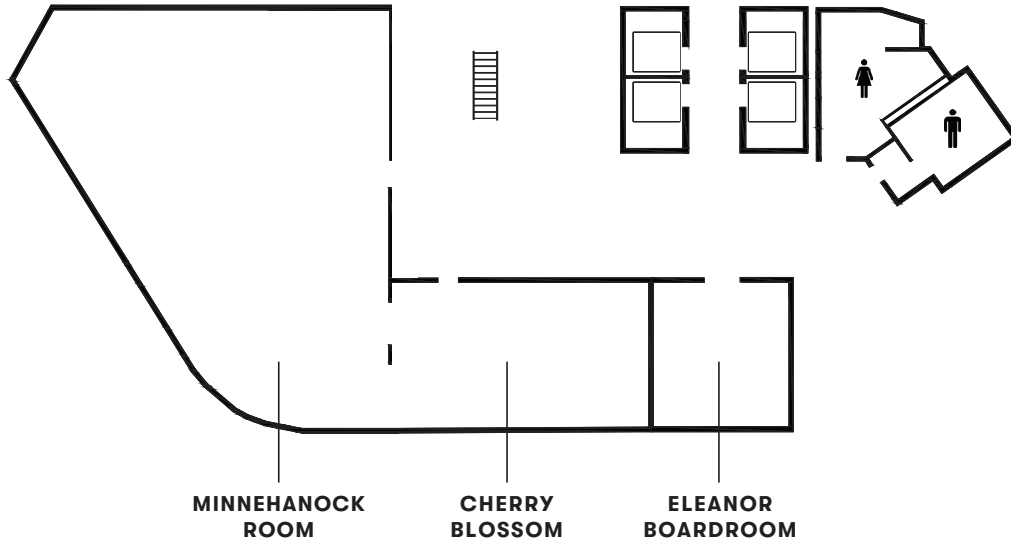

## floor plans

THIRD FLOOR

MEETING ROOM	SQ. FOOTAGE	DIMENSIONS	BOARDROOM	CLASSROOM	THEATER	BANQUET	RECEPTION	MAXIMUM OCCUPANCY
Minnehanock Room	2,256	57'x46'	40	70	150	80	150	150
Cherry Blossom	640	20' x 32'	25	25	50	50	50	50
Eleanor Boardroom	360	20' x 18'	12	15	25	25	25	25
Private Dining Room	570	38' x 15'	-	-	-	40	40	40