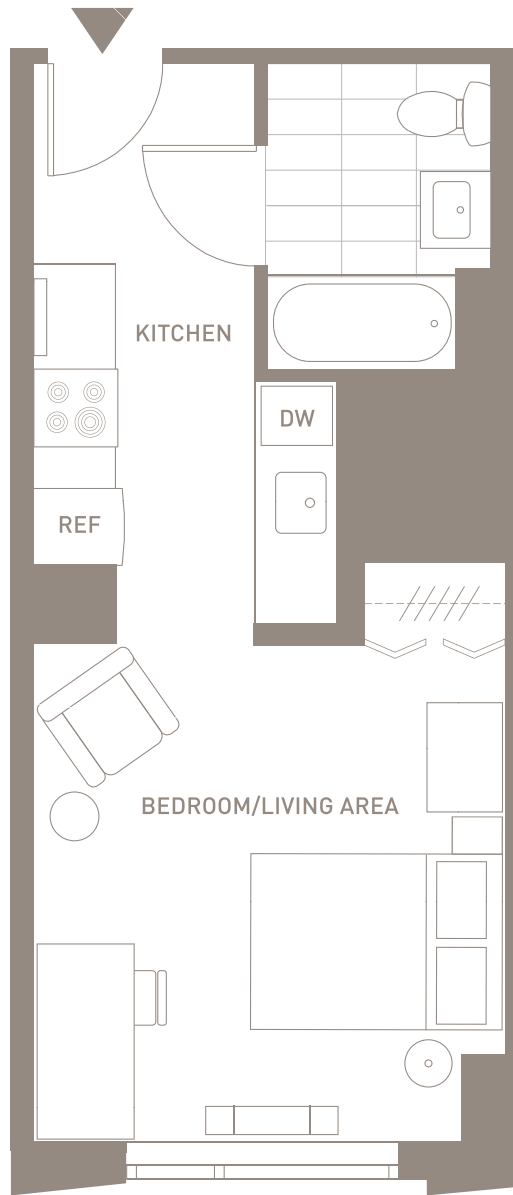

THE HOUSE

AT
CORNELL
TECH

Studio / 1 Bath Unit J, K, L, M, N, O & P / Floors 3-23

Furniture included in license agreement:

Bedroom/Living Area: armchair, side table, full bed with mattress, armoire (in units M & O only, in lieu of closet), night stand, dresser, desk, desk chair, filing pedestal and floor lamp

1 East Loop Road - Roosevelt Island, NY - TheHouseatCornellTech.com

Exact square footage, layout, view and unit location are dependent on the specific unit. This plan is representative of this particular unit type as available.