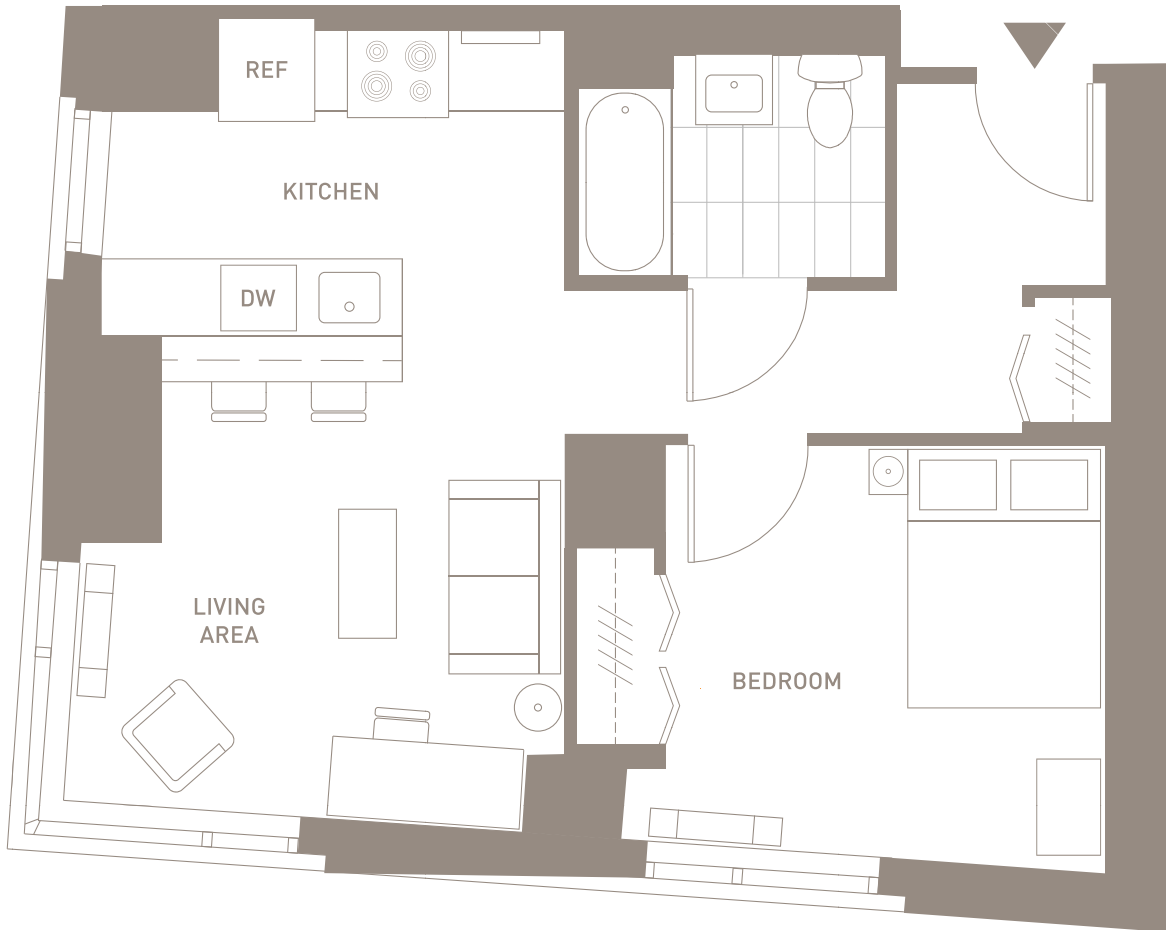

THE HOUSE

AT
CORNELL
TECH

1 Bedroom / 1 Bath Unit A / Floors 3-23

Furniture included in license agreement:

Living Area: coffee table, desk, desk chair, two dining stools, floor lamp, lounge chair, sofa love seat and filing pedestal

Bedroom: queen bed with mattress, night stand, dresser and table lamp