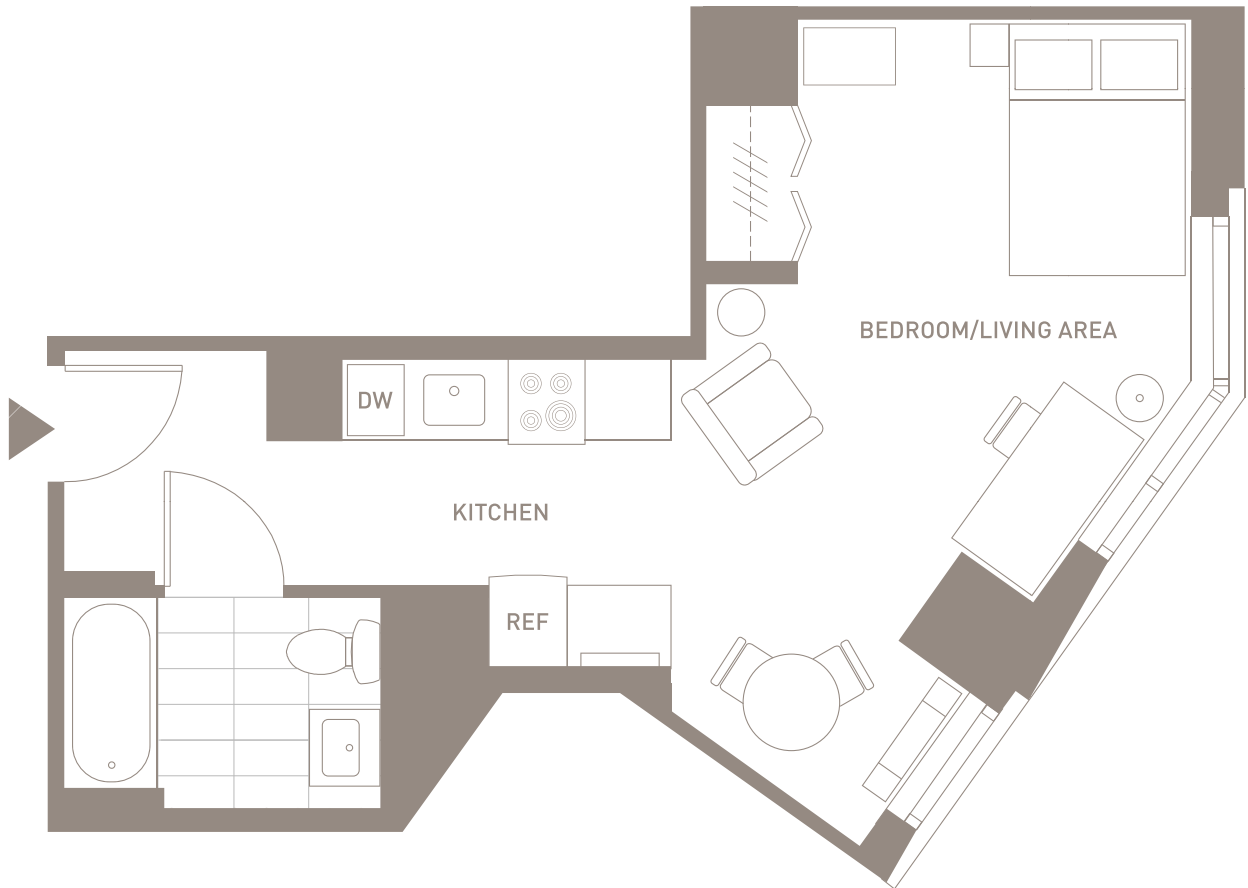

THE HOUSE

AT
CORNELL
TECH

Alcove Studio / 1 Bath Unit H / Floors 3-23

Furniture included in license agreement:
Bedroom/Living Area: dining table, two dining chairs,
armchair, side table, full bed with mattress, night stand,
dresser, desk, desk chair, filing pedestal and floor lamp