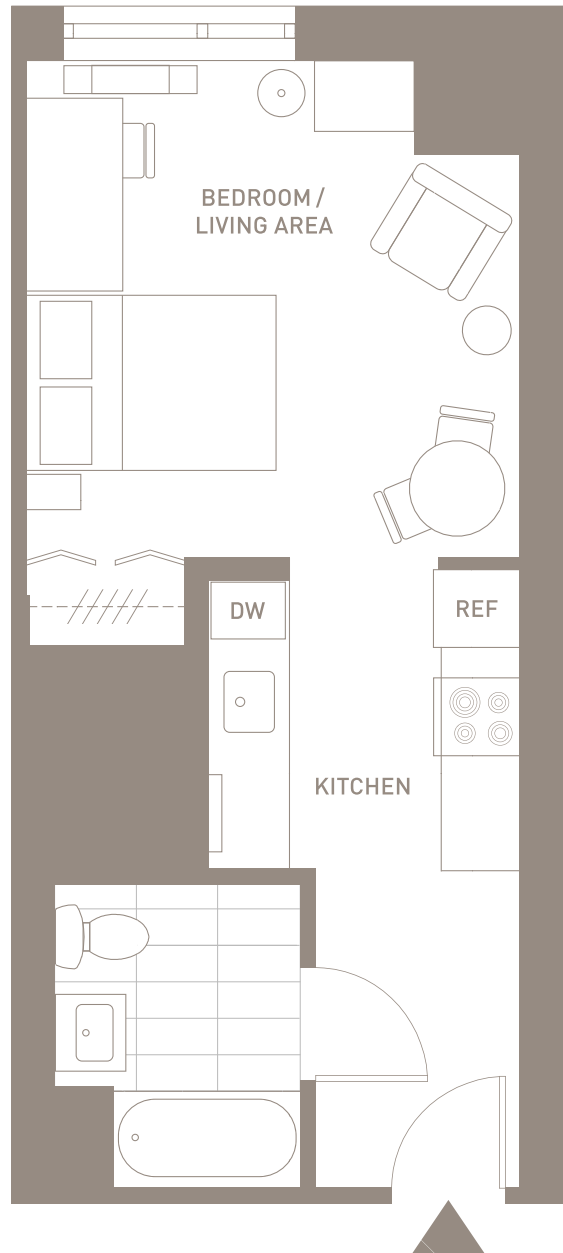

# THE HOUSE

AT  
CORNELL  
TECH

## Alcove Studio / 1 Bath Unit F / Floors 3-23

Furniture included in license agreement:

Bedroom/Living Area: dining table, two dining chairs, armchair, side table, full bed with mattress, night stand, dresser, desk, desk chair, filing pedestal and floor lamp