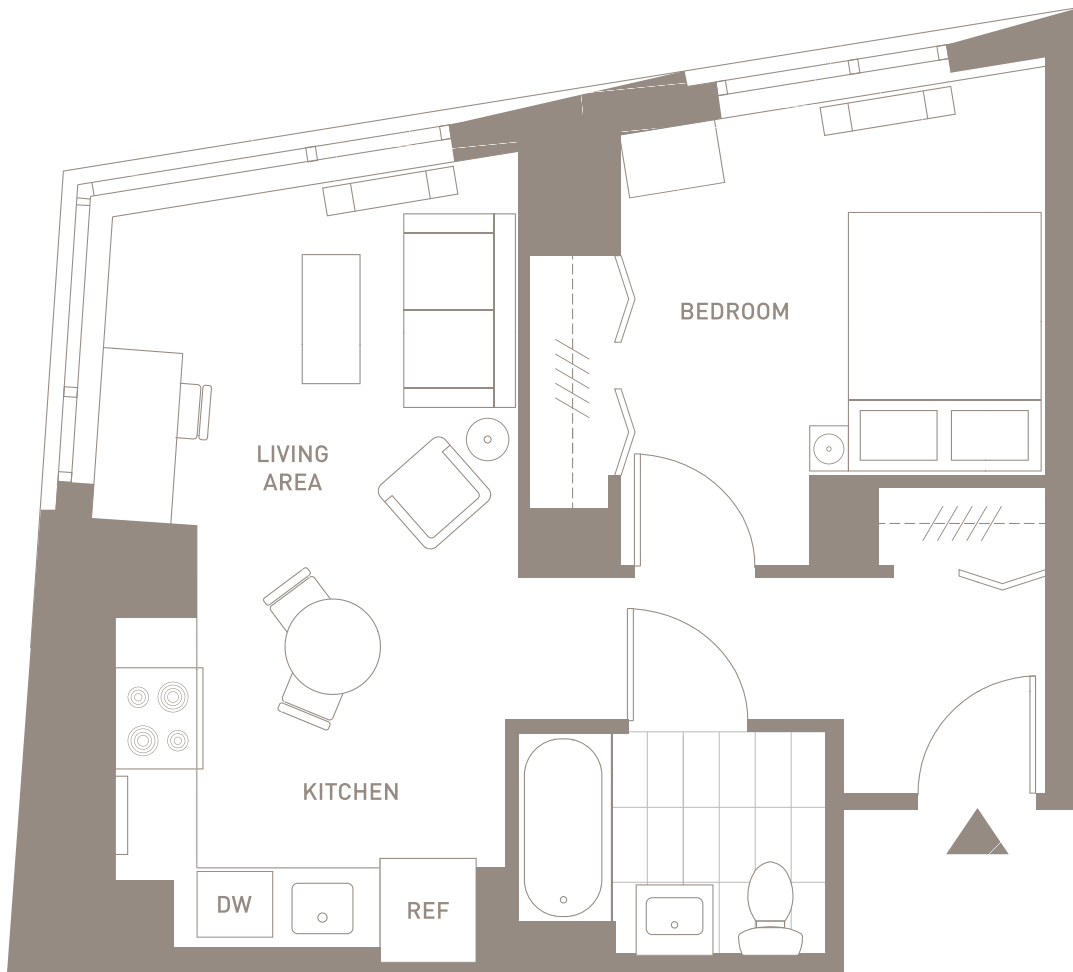

# THE HOUSE

AT  
CORNELL  
TECH

## 1 Bedroom / 1 Bath Unit B / Floors 3-23

Furniture included in license agreement:

**Living Area:** coffee table, desk, desk chair, dining table, two dining chairs, floor lamp, lounge chair, sofa love seat and filing pedestal

**Bedroom:** queen bed with mattress, night stand, dresser and table lamp

1 East Loop Road - Roosevelt Island, NY - [TheHouseatCornellTech.com](http://TheHouseatCornellTech.com)

Exact square footage, layout, view and unit location is dependent on the specific unit. This plan is representative of this particular unit type as available.