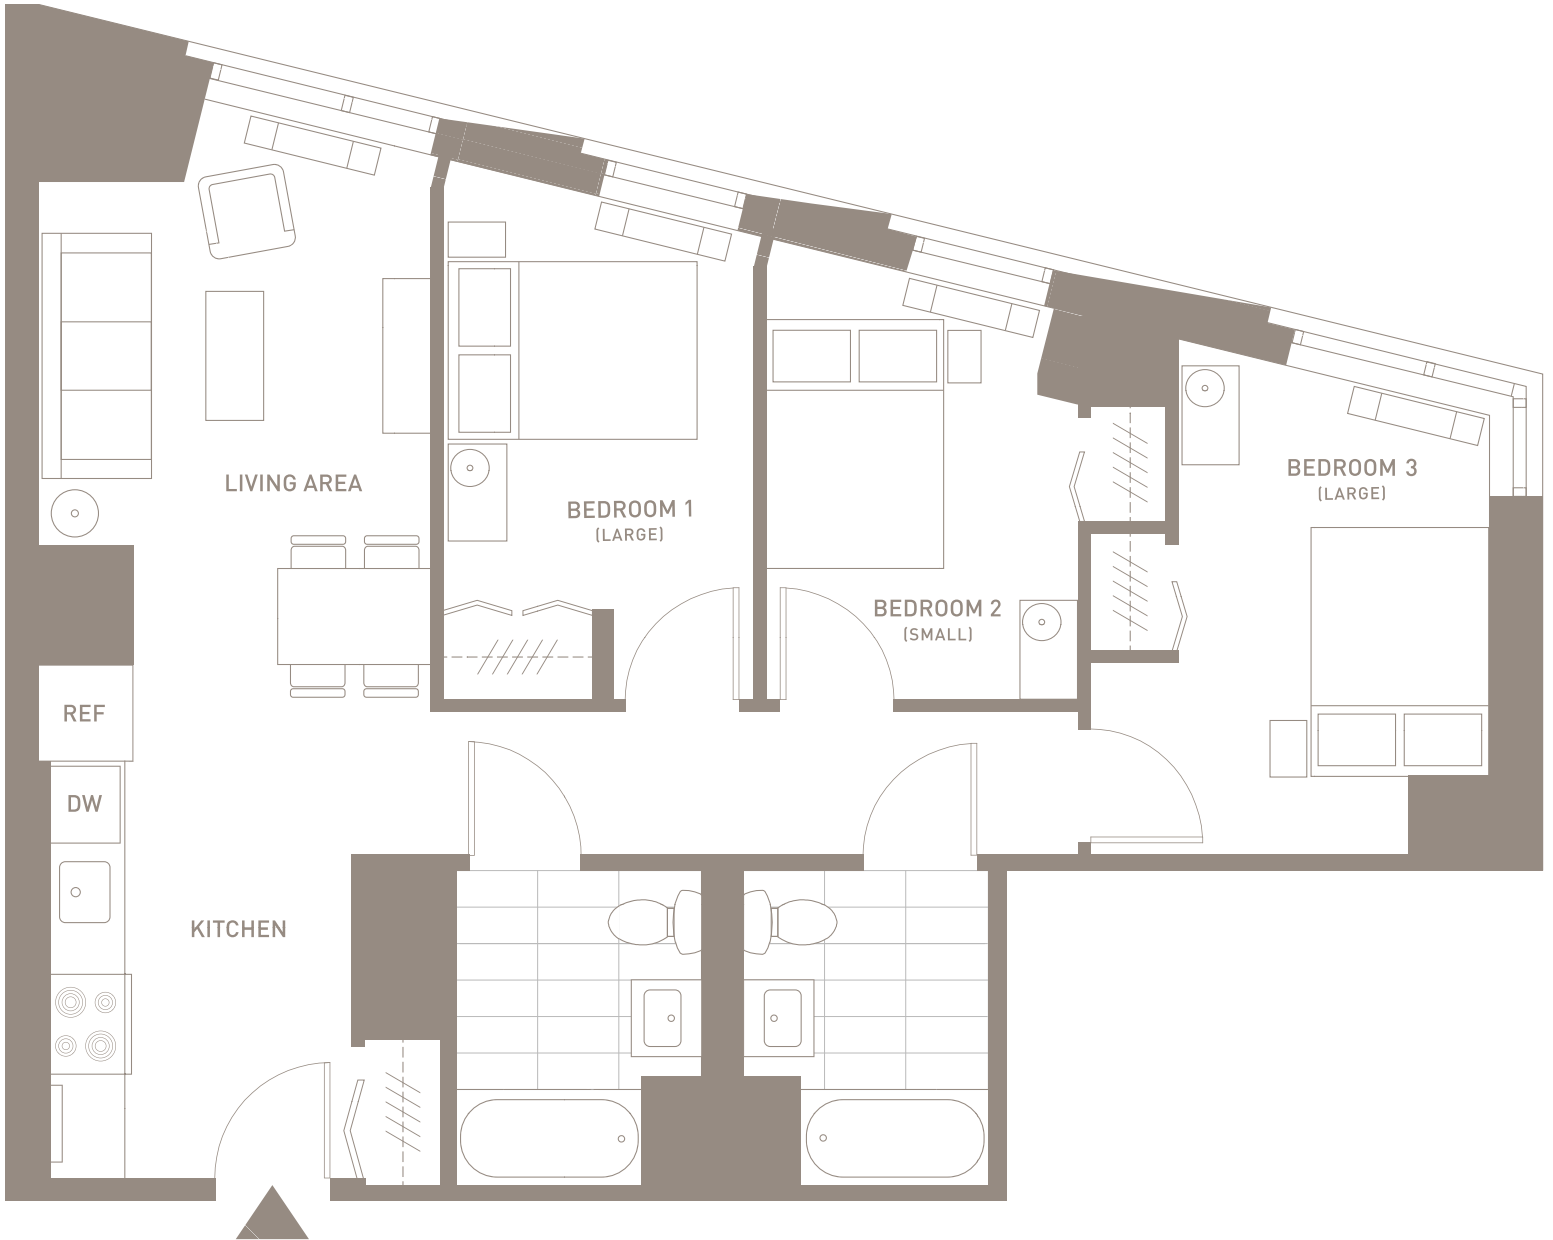

THE HOUSE

AT
CORNELL
TECH

3 Bedrooms / 2 Baths Unit G / Floors 3-23

Furniture included in license agreement:

Living Area: coffee table, credenza, dining table, four dining chairs, lounge chair, sofa and floor lamp

Per Bedroom: full bed with mattress, night stand, dresser and table lamp

1 East Loop Road - Roosevelt Island, NY - TheHouseatCornellTech.com

Exact square footage, layout, view and unit location are dependent on the specific unit. This plan is representative of this particular unit type as available.