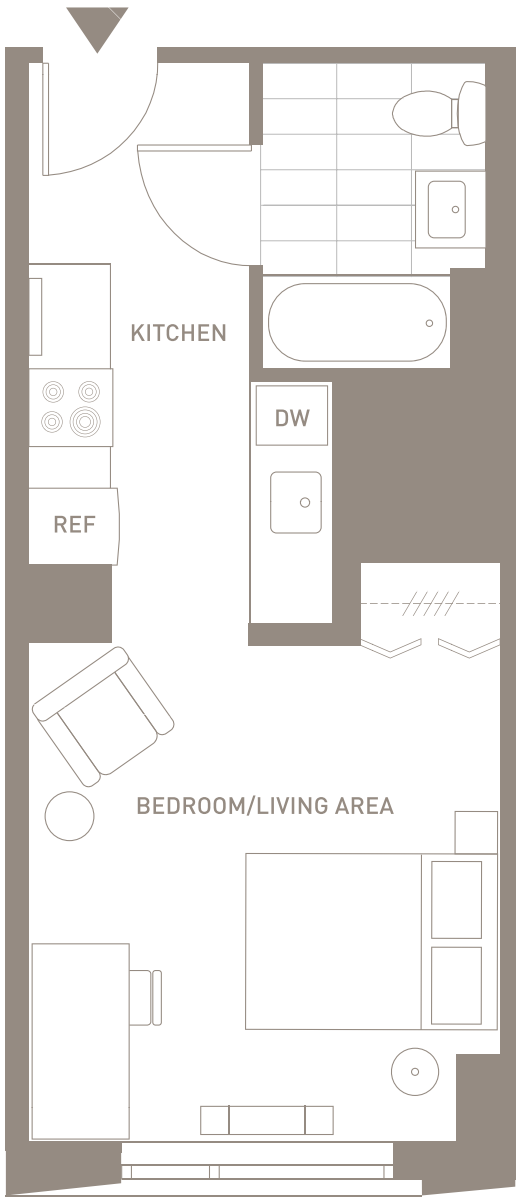

# THE HOUSE

AT  
CORNELL  
TECH

## Micro / 1 Bath Floors 3-23

Exact square footage, layout, view and unit location is dependent on the specific unit. This plan is representative of this particular unit type as available.

Apartment comes furnished.