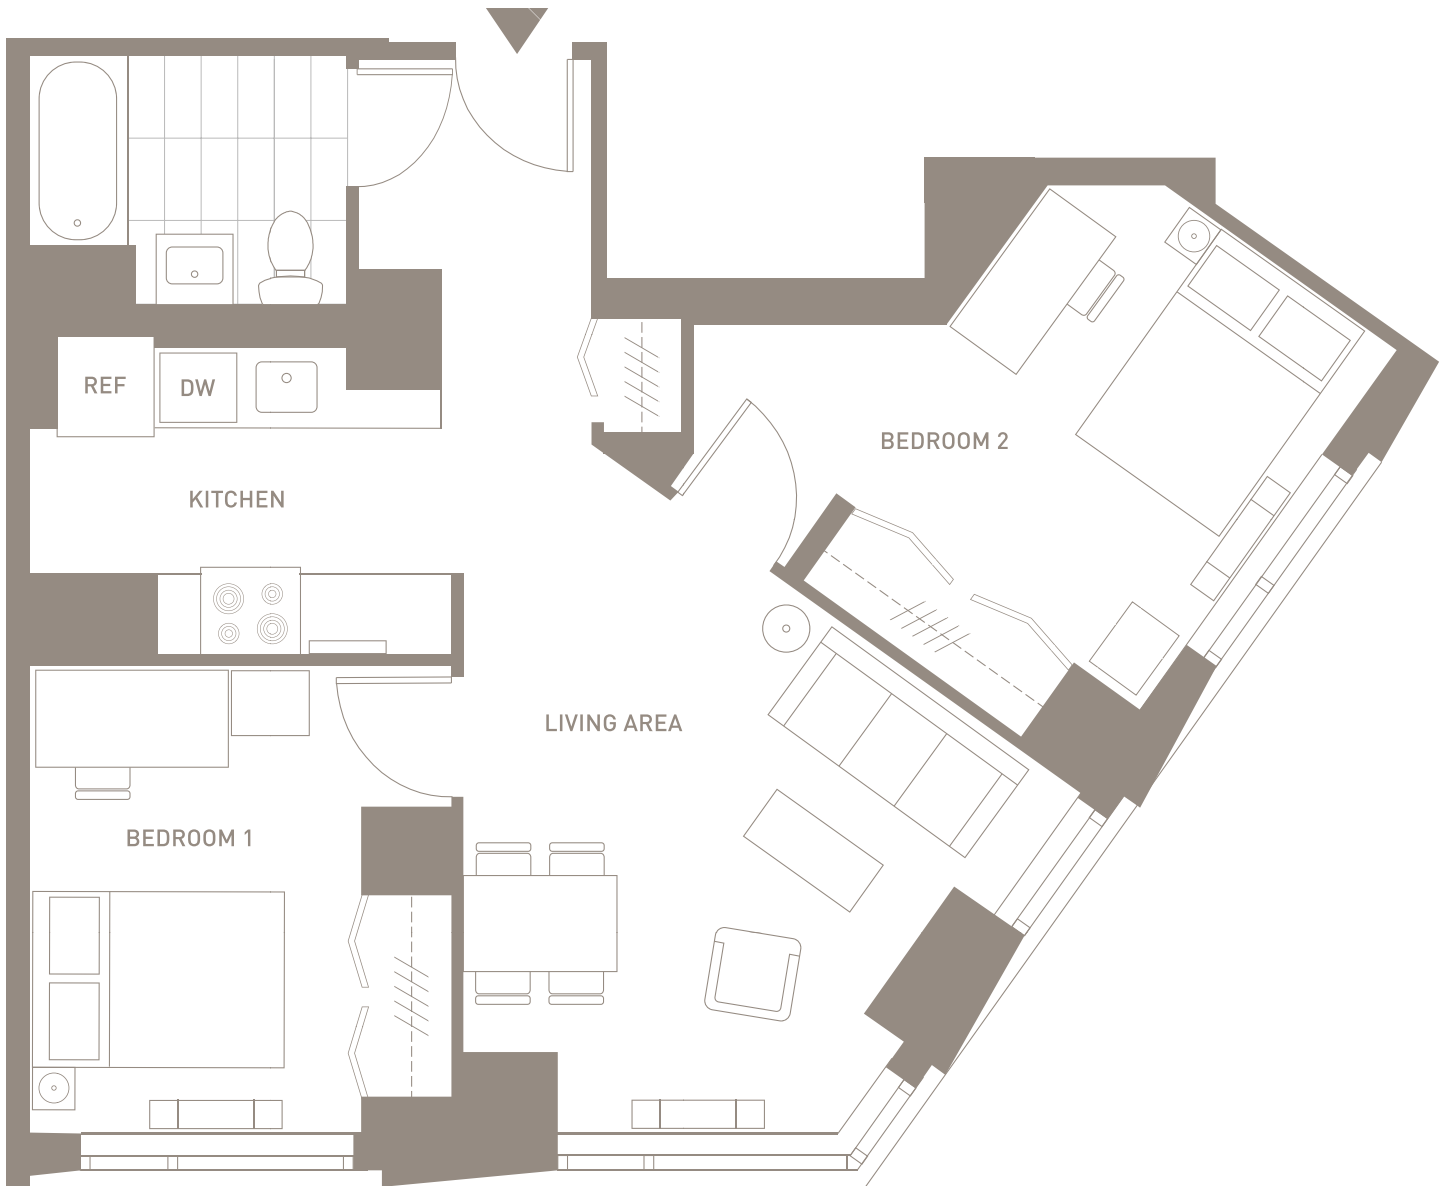

# THE HOUSE

AT  
CORNELL  
TECH

## 2 Bedrooms / 1 Bath Floors 3-23

Exact square footage, layout, view and unit location is dependent on the specific unit. This plan is representative of this particular unit type as available.

Apartment comes furnished.